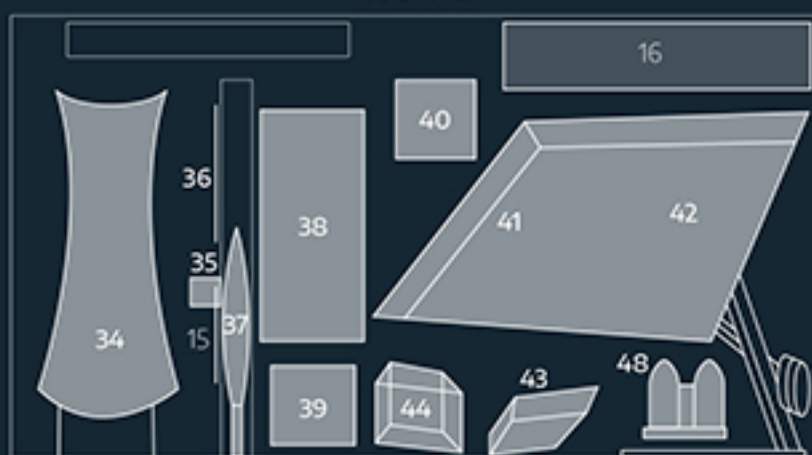

Filippo Avalle

House Museum
Artworks since 1969

Layout

Area SEATS
Auxiliaries

Table + Library (General Archive)
Sections

N°74 Artworks + 30 Drawings + Works of Students and Collaborators +
Illuminated book "The story of the Hedgehog Man" + works on loan

Sections

■ Sculptures ■ Drawings

Wall A

Wall B

Wall D

Wall E

Wall C

Sculptures